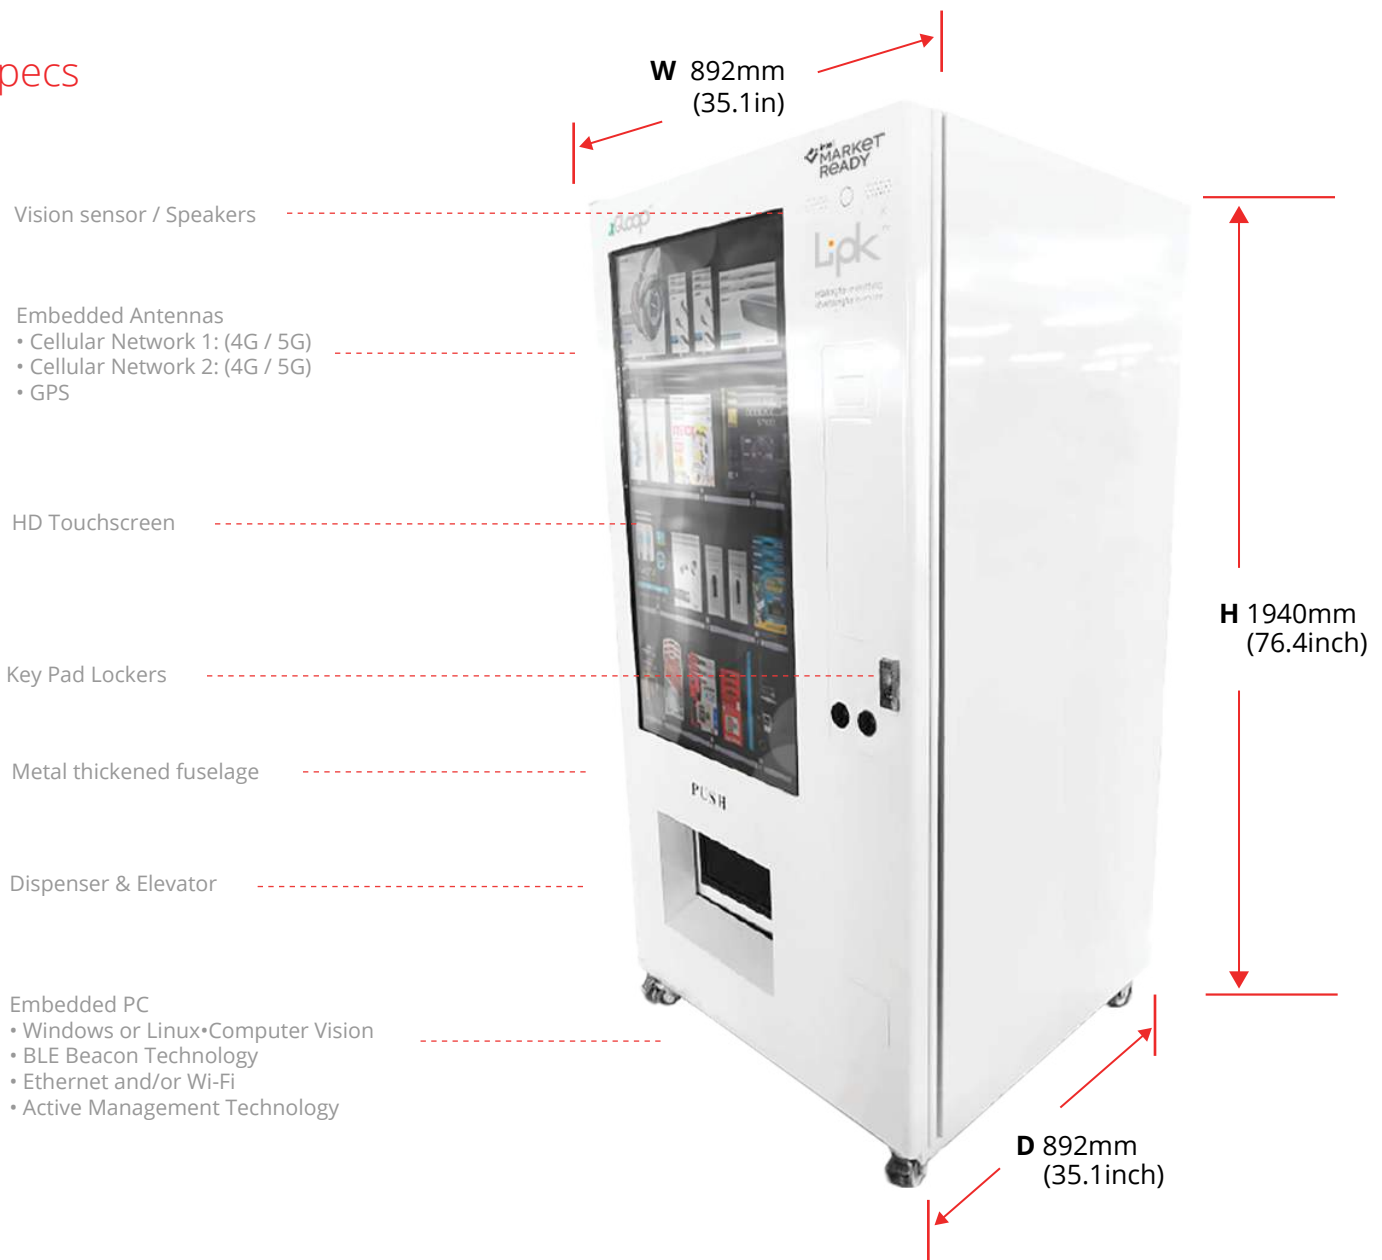

Specs

Mechanical Parameters

Dimensions	1872 x 1164 x 911
Weight	300 kg
Merchandise type	Up to 48 choices can be dispensed
Storage	6 shelves –up to 240 pcs considering the size
Refrigeration	4 -25 C (adjustable)
Electricity	120V / 240V, 50Hz / 60Hz

CANADA: CSA C804 (CAN/CSA-C804-18) entitled Energy performance of refrigerated bottled
USA: 1- CFR 431.296. - Subpart Q- Refrigerated Bottled or Canned Beverage Vending Machines