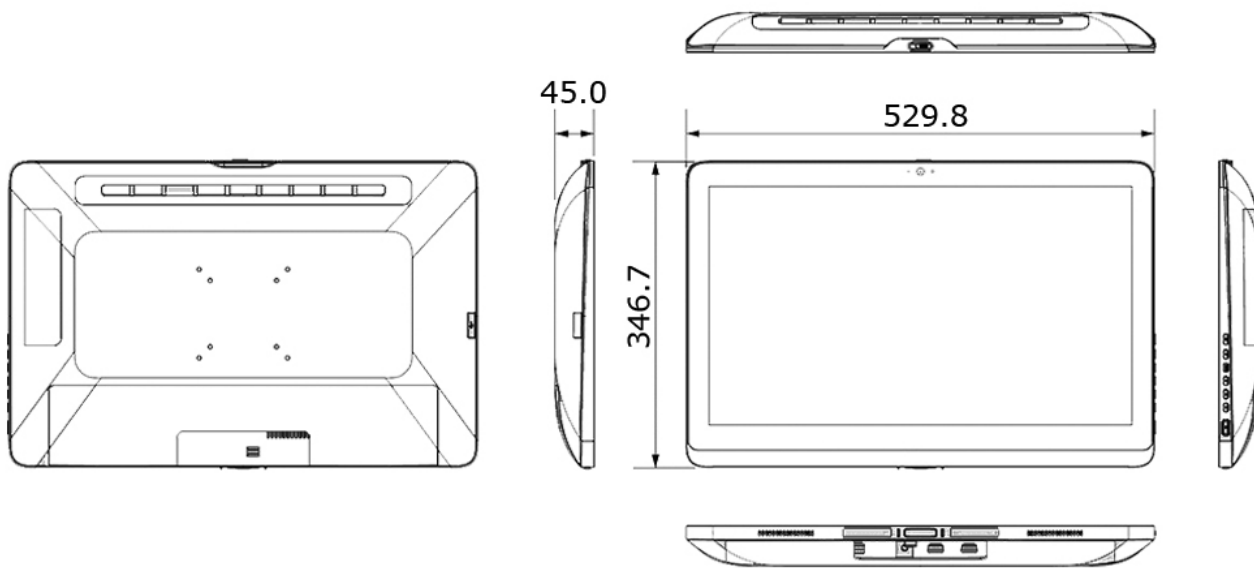

Technical Drawings

All specifications are subject to change without notice.