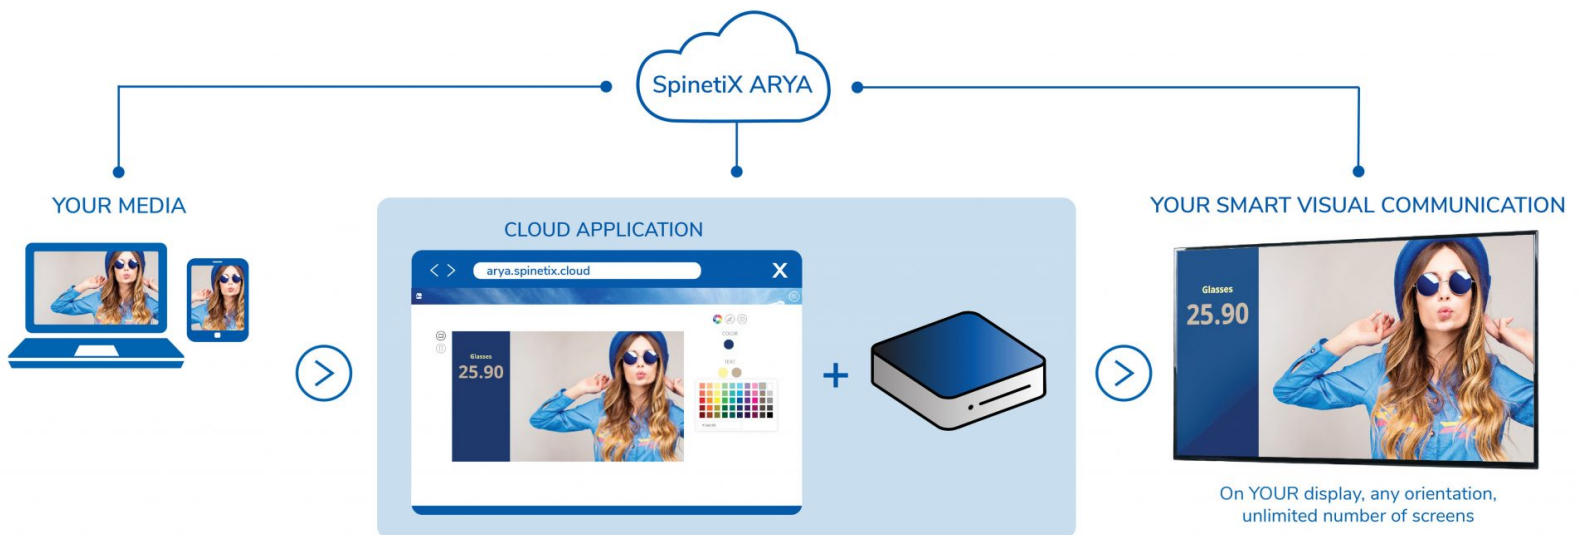

ACCELERATE YOUR BUSINESS WITH SPINETIX™ ARYA™

Simply **NUC**®

+

SPINETIX™
N°1 IN DIGITAL SIGNAGE SOLUTIONS

SpinetiX™ ARYA™ is designed to get you noticed, bring passers-by to your business and turn them into your best customers. It's a cloud-based visual communication solution that allows you to set spectacularly visual messages on your display in minutes with your photos, videos, and color code.

NUC SIGNAGE APPLIANCE

This media player is running on digital signage-ready SpinetiX DSOS™ and has plenty of additional storage for your signage campaigns. The unit supports single display UHD signage installations (via HDMI), can be connected via wi-fi or RJ-45, and has three year warranty support from Intel®.